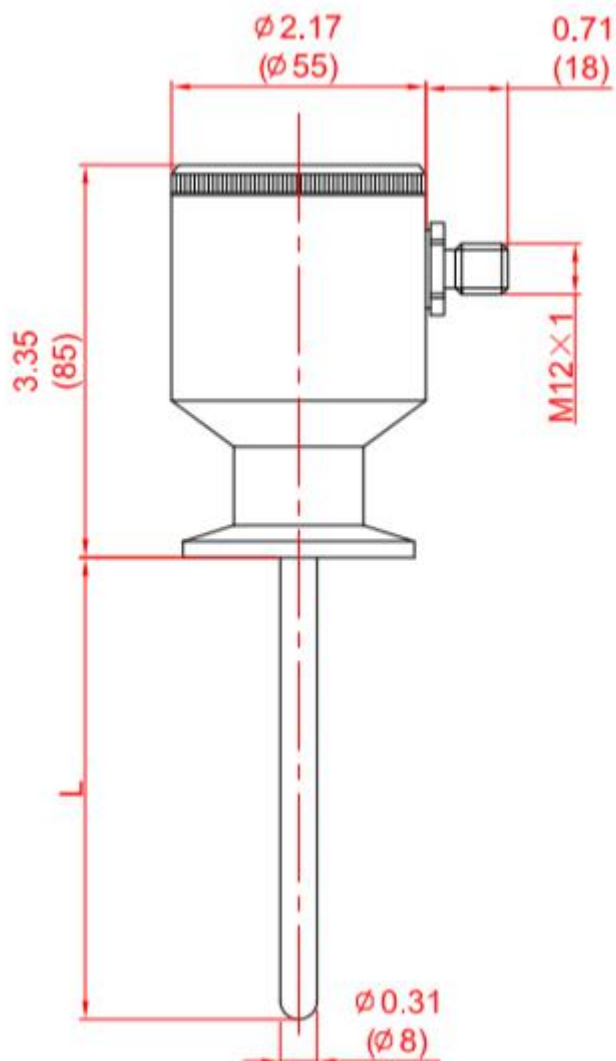

Wiring	4...20mA (2-wire)
<table border="1" data-bbox="512 465 831 616"> <thead> <tr> <th>Signal</th> <th>Plug</th> <th>Cable</th> </tr> </thead> <tbody> <tr> <td>U+</td> <td>1</td> <td>Brown</td> </tr> <tr> <td>U-</td> <td>3</td> <td>Blue</td> </tr> </tbody> </table> M12x1Plug	

Dimensions in inches (mm)